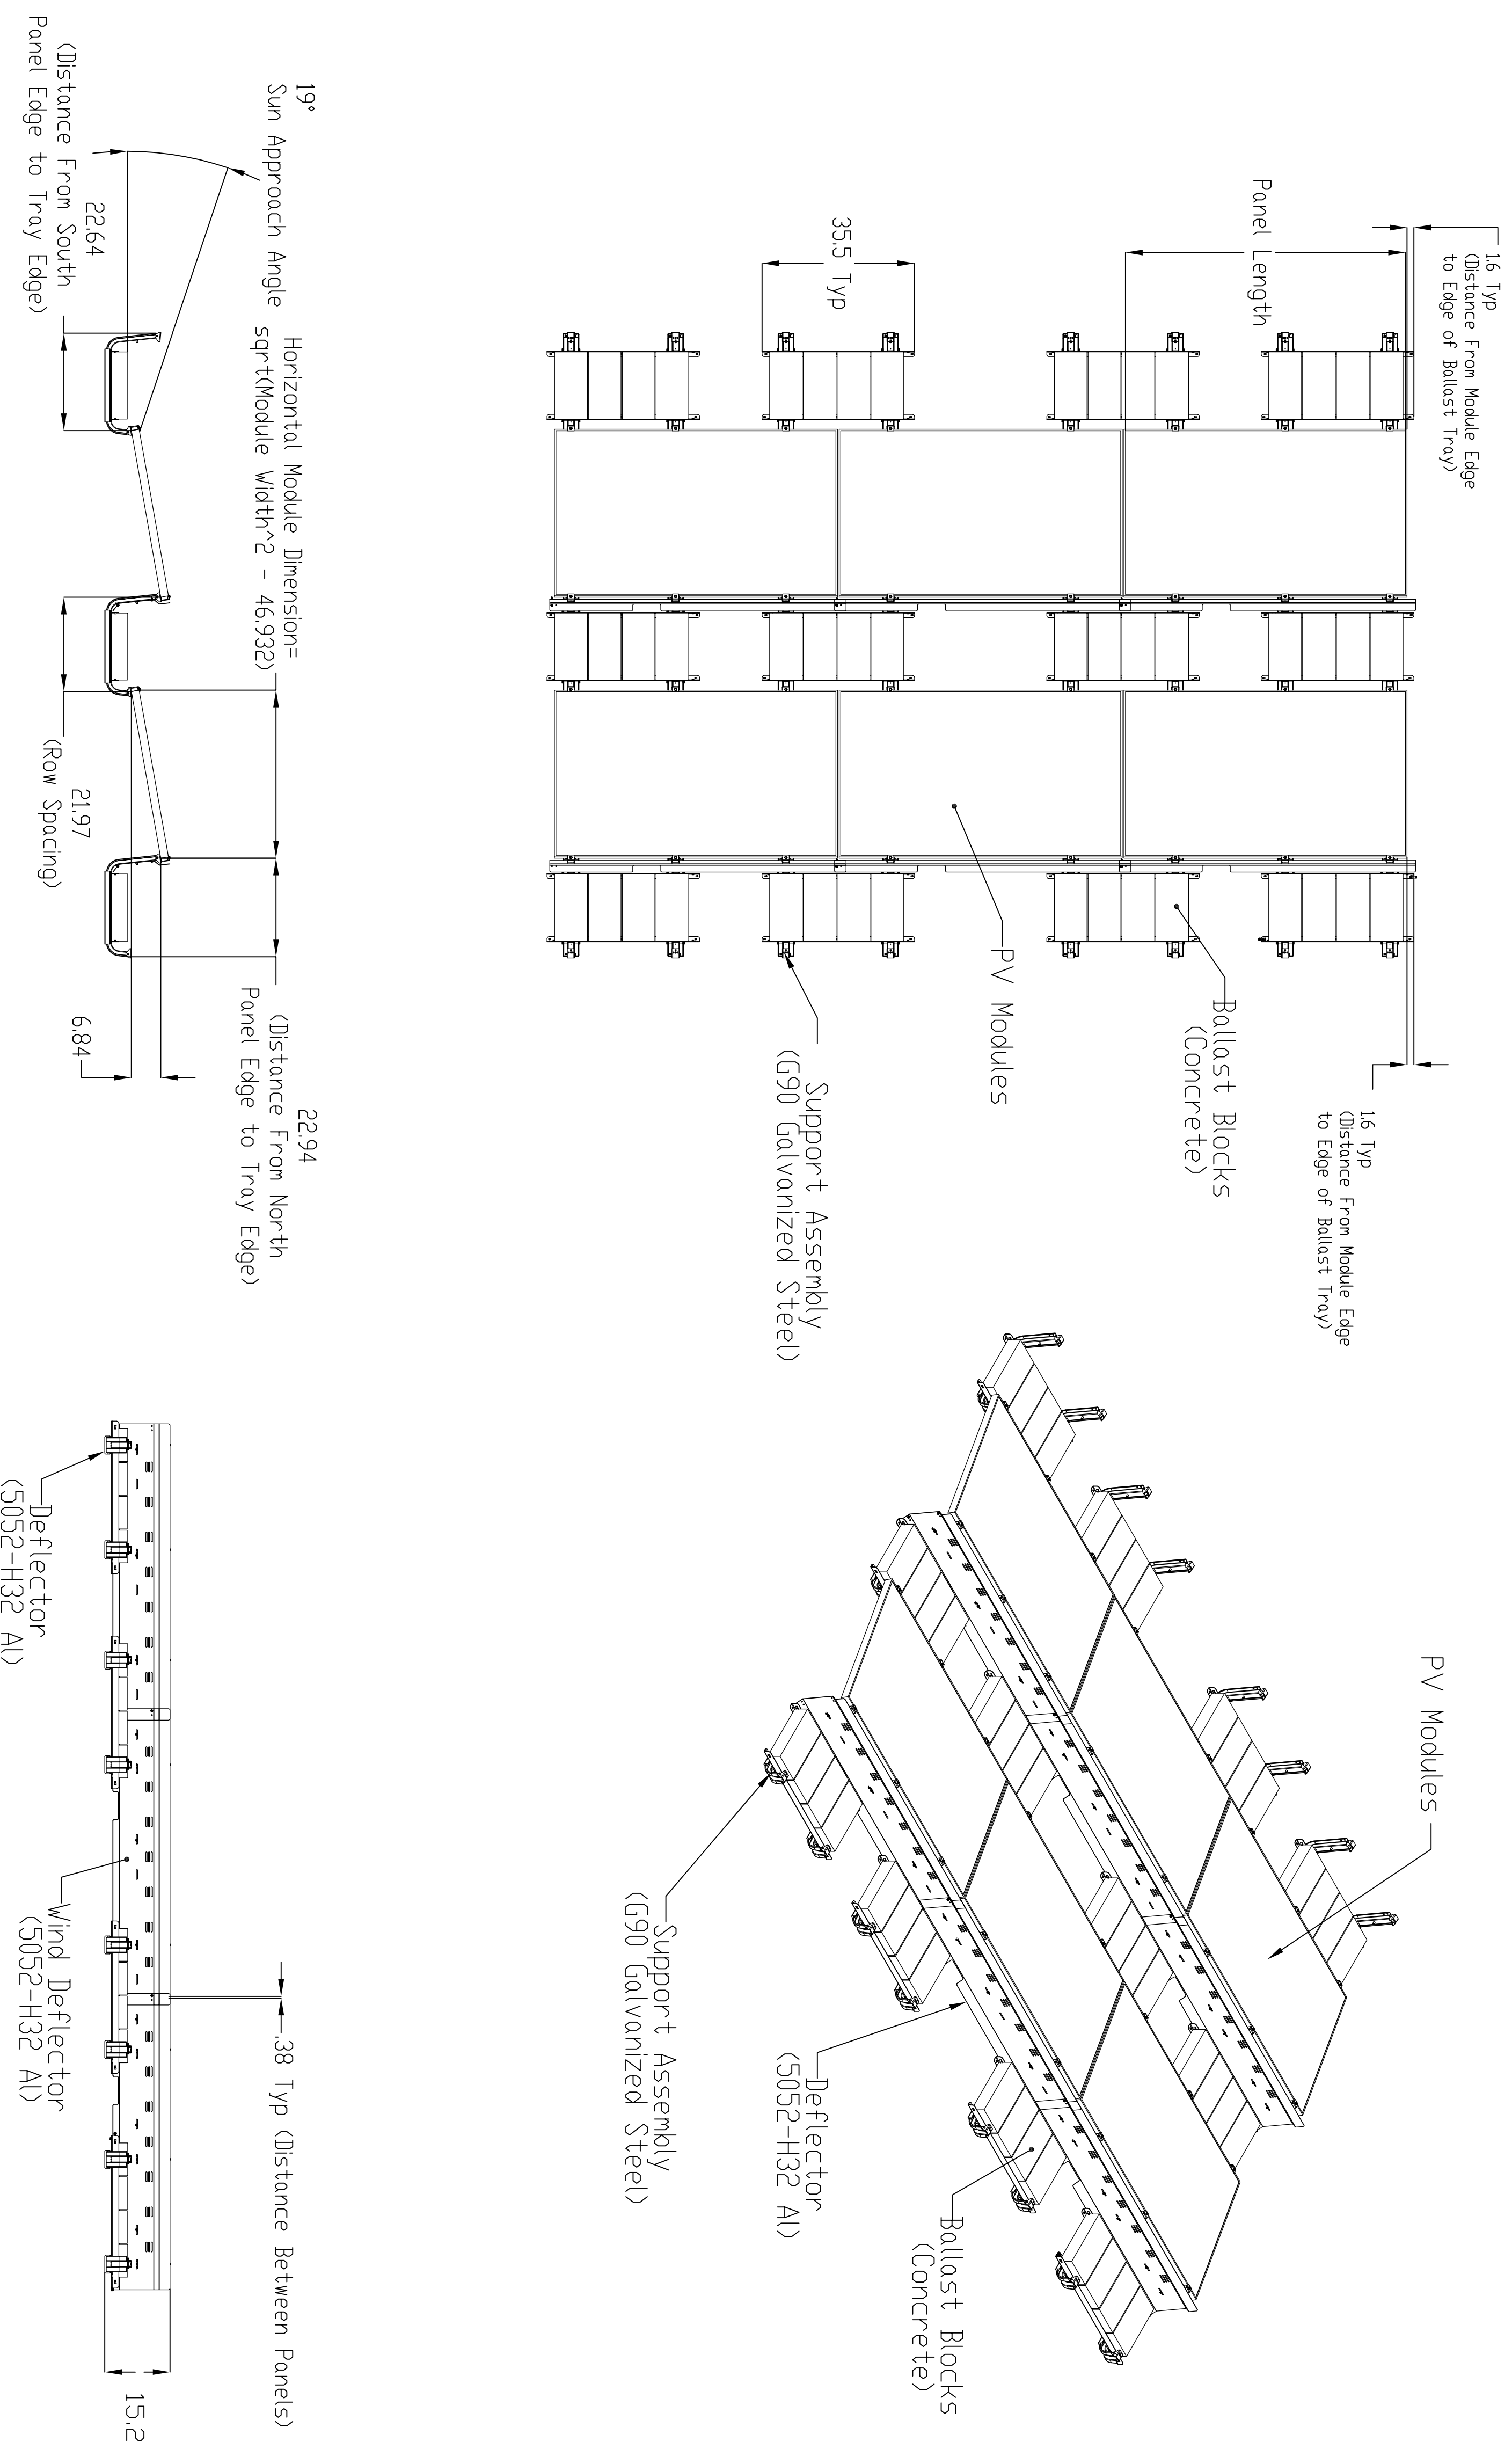

IronRidge
1435 Baerchel Road
Willits, CA 95490

Hayward Office
26120 Eden Landing Road Suite #2
Hayward, CA 94545

IronRidge Ballasted Roof Mount System 10 Degree

Exhibit A

No.	Description	Date

Product Category: Ballasted Roof Mount (BRM)	
Product: Ballasted Roof Mount	
Drawing Name: Typical System Assembly Details	
Date	25 July, 2012
Drawn by	EP
Checked by	SM
Exhibit A	
Scale	1/16" = 1'-0"