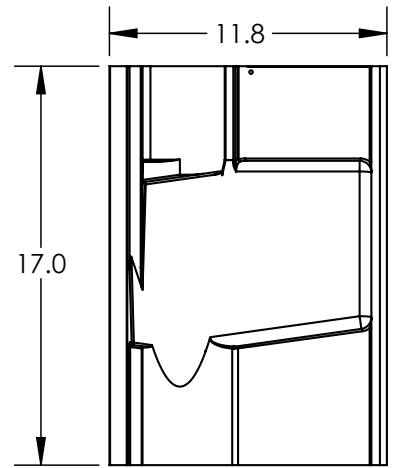

6) Flashing, Tile Replacement, S Tan