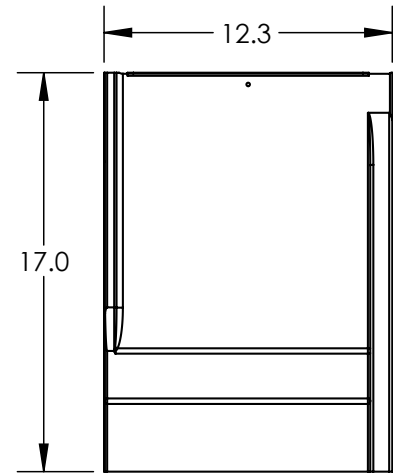

7) Flashing, Tile Replacement, Flat Tan