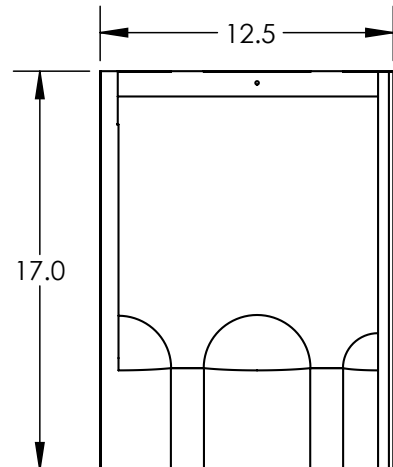

8) Flashing, Tile Replacement, W Tan

	Property	Value
Items 7,8, & 9	Material	Aluminum
	Finish	Tan