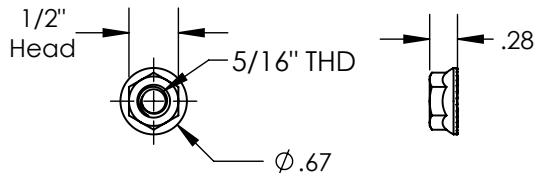

ITEM NO.	DESCRIPTION	QTY IN KIT
1	NUT, FLANGE 5/16-18 SST	1
2	WASHER, BONDED	2
3	L-1X5, BLACK	1
4	LAG SCREW, 5/16X4	1
5	ASSY, PEDESTAL 1	1
6	FLASHING, TILE REPLACEMENT, S TAN	1
7	FLASHING, TILE REPLACEMENT, FLAT TAN	1
8	FLASHING, TILE REPLACEMENT, W TAN	1

1) Nut, Flange 5/16-18 SST

2) Washer, Bonded

3) Lag Screw, 5/16 x 4

Items	Property	Value
1, 2, & 3	Material	300 Series Stainless Steel
	Finish	Clear

4) L-1x5, Black

Property	Value
Material	Aluminum
Finish	Black

5) Assy, Pedestal 1

Item	Description	Material	Finish
A	Screw, Set 5/16-18 x 1.5 SS	300 Series Stainless Steel	Clear
B	Simple Seal	EPDM	Black
C	Pedestal 1	Aluminum	Mill

6) Flashing, Tile Replacement, S Tan