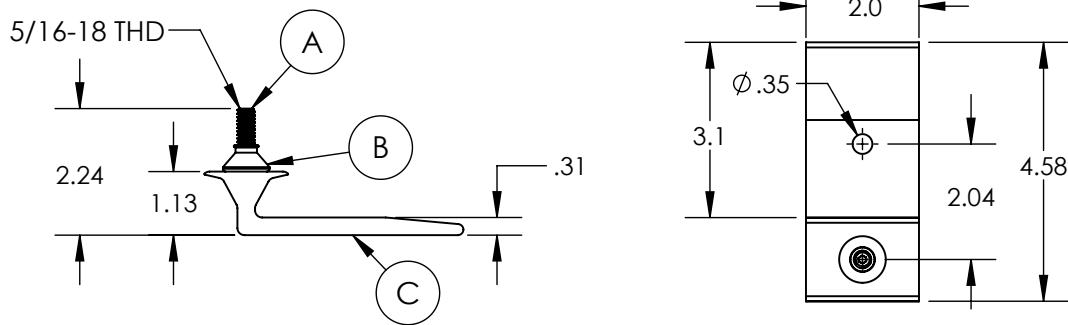

1) Nut, Flange 5/16-18 SST

2) Washer, Bonded

3) Lag Screw, 5/16 x 4

Items	Property	Value
1, 2, & 3	Material	300 Series Stainless Steel
	Finish	Clear

4) L-1x5, Black

Property	Value
Material	Aluminum
Finish	Black

5) Assy, Pedestal 1

Item	Description	Material	Finish
A	Screw, Set 5/16-18 x 1.5 SS	300 Series Stainless Steel	Clear
B	Simple Seal	EPDM	Black
C	Pedestal 1	Aluminum	Mill

6) Flashing, Tile Replacement, S Tan