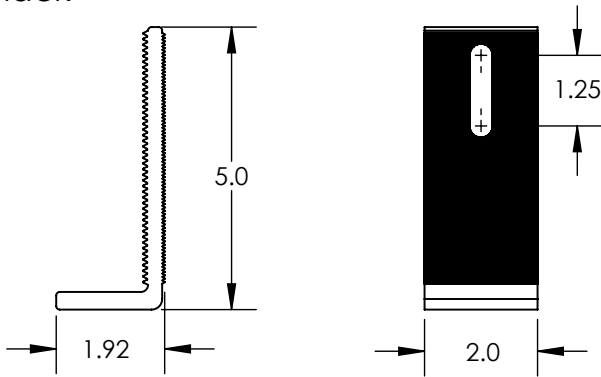

1) Nut, Flange 5/16-18 SST

2) Washer, Bonded

3) Lag Screw, 5/16 x 4

Items	Property	Value
1, 2, & 3	Material	300 Series Stainless Steel
	Finish	Clear

4) L-1x5, Black

Property	Value
Material	Aluminum
Finish	Black

5) Assy, Pedestal 1

Item	Description	Material	Finish
A	Screw, Set 5/16-18 x 1.5 SS	300 Series Stainless Steel	Clear
B	Simple Seal	EPDM	Black
C	Pedestal 1	Aluminum	Mill

6) Flashing, Tile Replacement, S Tan