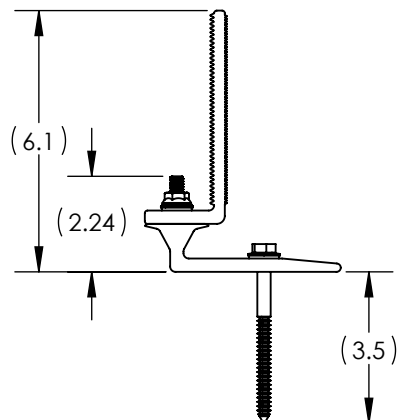

ITEM NO.	DESCRIPTION	QTY IN KIT
1	NUT, FLANGE 5/16-18 SST	1
2	WASHER, BONDED	2
3	L-1X5, BLACK	1
4	LAG SCREW, 5/16X4	1
5	ASSY, PEDESTAL 1	1
6	FLASHING, TILE REPLACEMENT, S TAN	1
7	FLASHING, TILE REPLACEMENT, FLAT TAN	1
8	FLASHING, TILE REPLACEMENT, W TAN	1

Part Number	Description
KOB-1L01-B1	Tile Replacement Base and Hardware
KOF-S01-T1	Tile Replacement Flashing, S Tan
KOF-F01-T1	Tile Replacement Flashing, Flat Tan
KOF-W01-T1	Tile Replacement Flashing, W Tan

1) Nut, Flange 5/16-18 SST

2) Washer, Bonded

3) Lag Screw, 5/16 x 4

Items	Property	Value
1, 2, & 3	Material	300 Series Stainless Steel
	Finish	Clear

4) L-1x5, Black

Property	Value
Material	Aluminum
Finish	Black

5) Assy, Pedestal 1

Item	Description	Material	Finish
A	Screw, Set 5/16-18 x 1.5 SS	300 Series Stainless Steel	Clear
B	Simple Seal	EPDM	Black
C	Pedestal 1	Aluminum	Mill

6) Flashing, Tile Replacement, S Tan