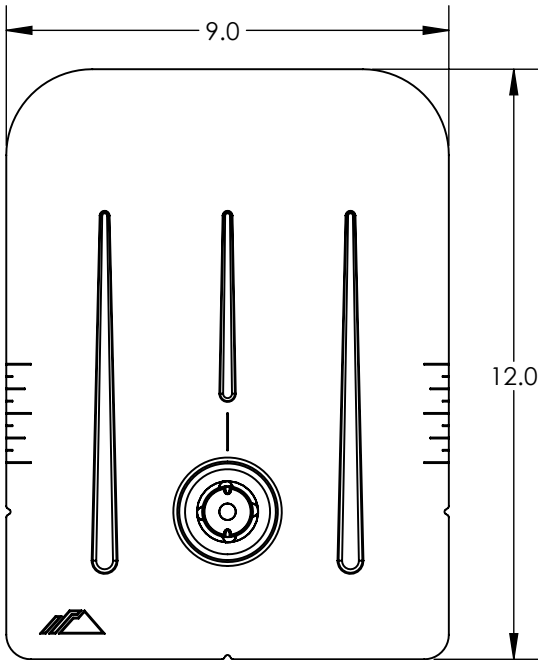

### Conduit Mount

Part Number	Description
FM-CM-001-B	Kit, 4pcs, Conduit Mount (Black)

#### 1) Bolt Lag, No. 14 x 2.75

Property	Value
Material	300 Series Stainless Steel
Finish	Clear

2) Assy, Flashing, Black

Property	Value
Material	Aluminum
Finish	Black

3) Assy, Cap, Conduit, Black

Property	Value
Material	PPE
Finish	Black