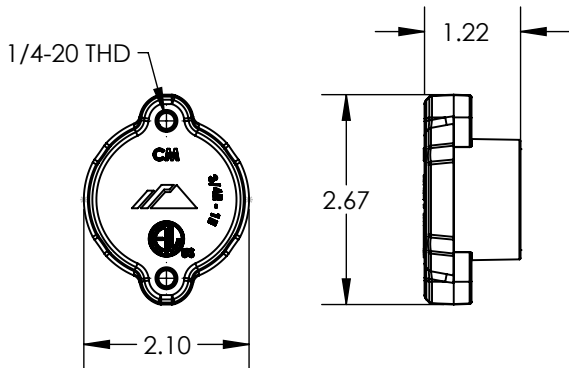

#### 1) Bolt Lag, No. 14 x 2.75

Property	Value
Material	300 Series Stainless Steel
Finish	Clear

2) Assy, Flashing, Black

Property	Value
Material	Aluminum
Finish	Black

3) Assy, Cap, Conduit, Black

Property	Value
Material	PPE
Finish	Black