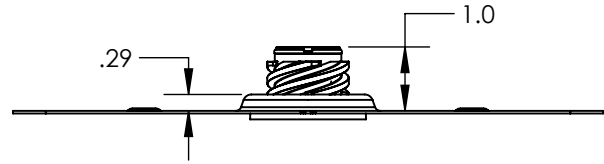

#### 1) Bolt Lag, No. 14 x 2.75

Property	Value
Material	300 Series Stainless Steel
Finish	Clear

2) Assy, Flashing, Black

Property	Value
Material	Aluminum
Finish	Black

3) Assy, Cap, Conduit, Black

Property	Value
Material	PPE
Finish	Black