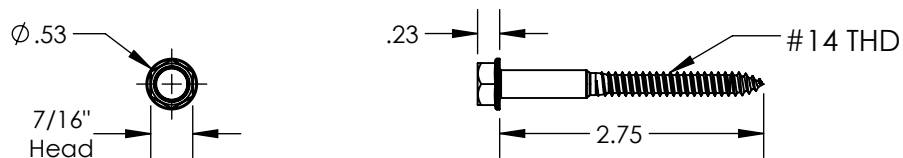

#### 1) Bolt Lag, No. 14 x 2.75

Property	Value
Material	300 Series Stainless Steel
Finish	Clear

2) Assy, Flashing, Black

Property	Value
Material	Aluminum
Finish	Black

3) Assy, Cap, Conduit, Black

Property	Value
Material	PPE
Finish	Black