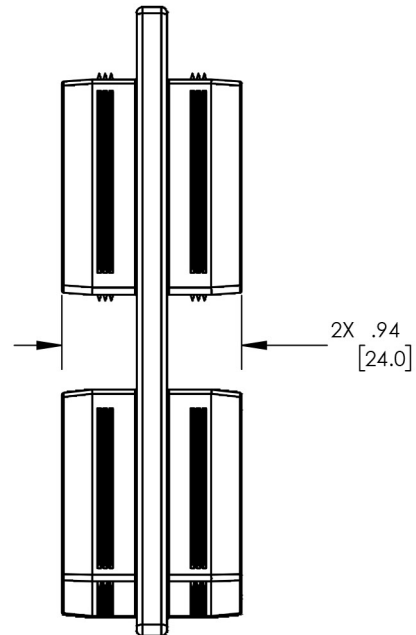

PART NUMBER	DESCRIPTION
QM-RK-SKTCAP-01-B1	ROKR Skirt, End Cap

ITEM NO.	DESCRIPTION
1	END CAP, UNIV SKIRT

MATERIAL	POLYMERIC
FINISH	BLACK