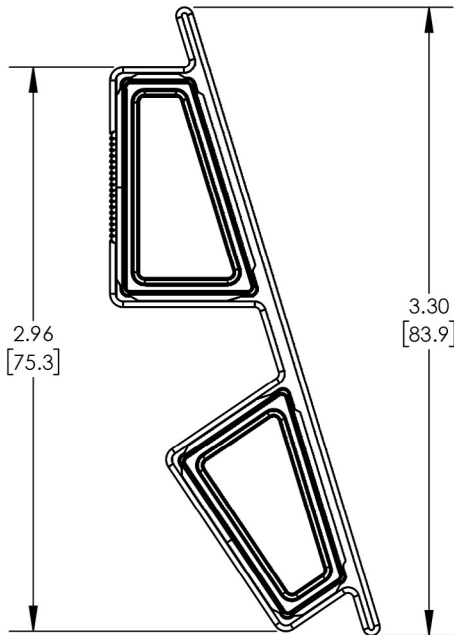

PART NUMBER	DESCRIPTION
QM-RK-SKTCAP-01-B1	ROKR Skirt, End Cap

ITEM NO.	DESCRIPTION
1	END CAP, UNIV SKIRT

MATERIAL	POLYMERIC
FINISH	BLACK